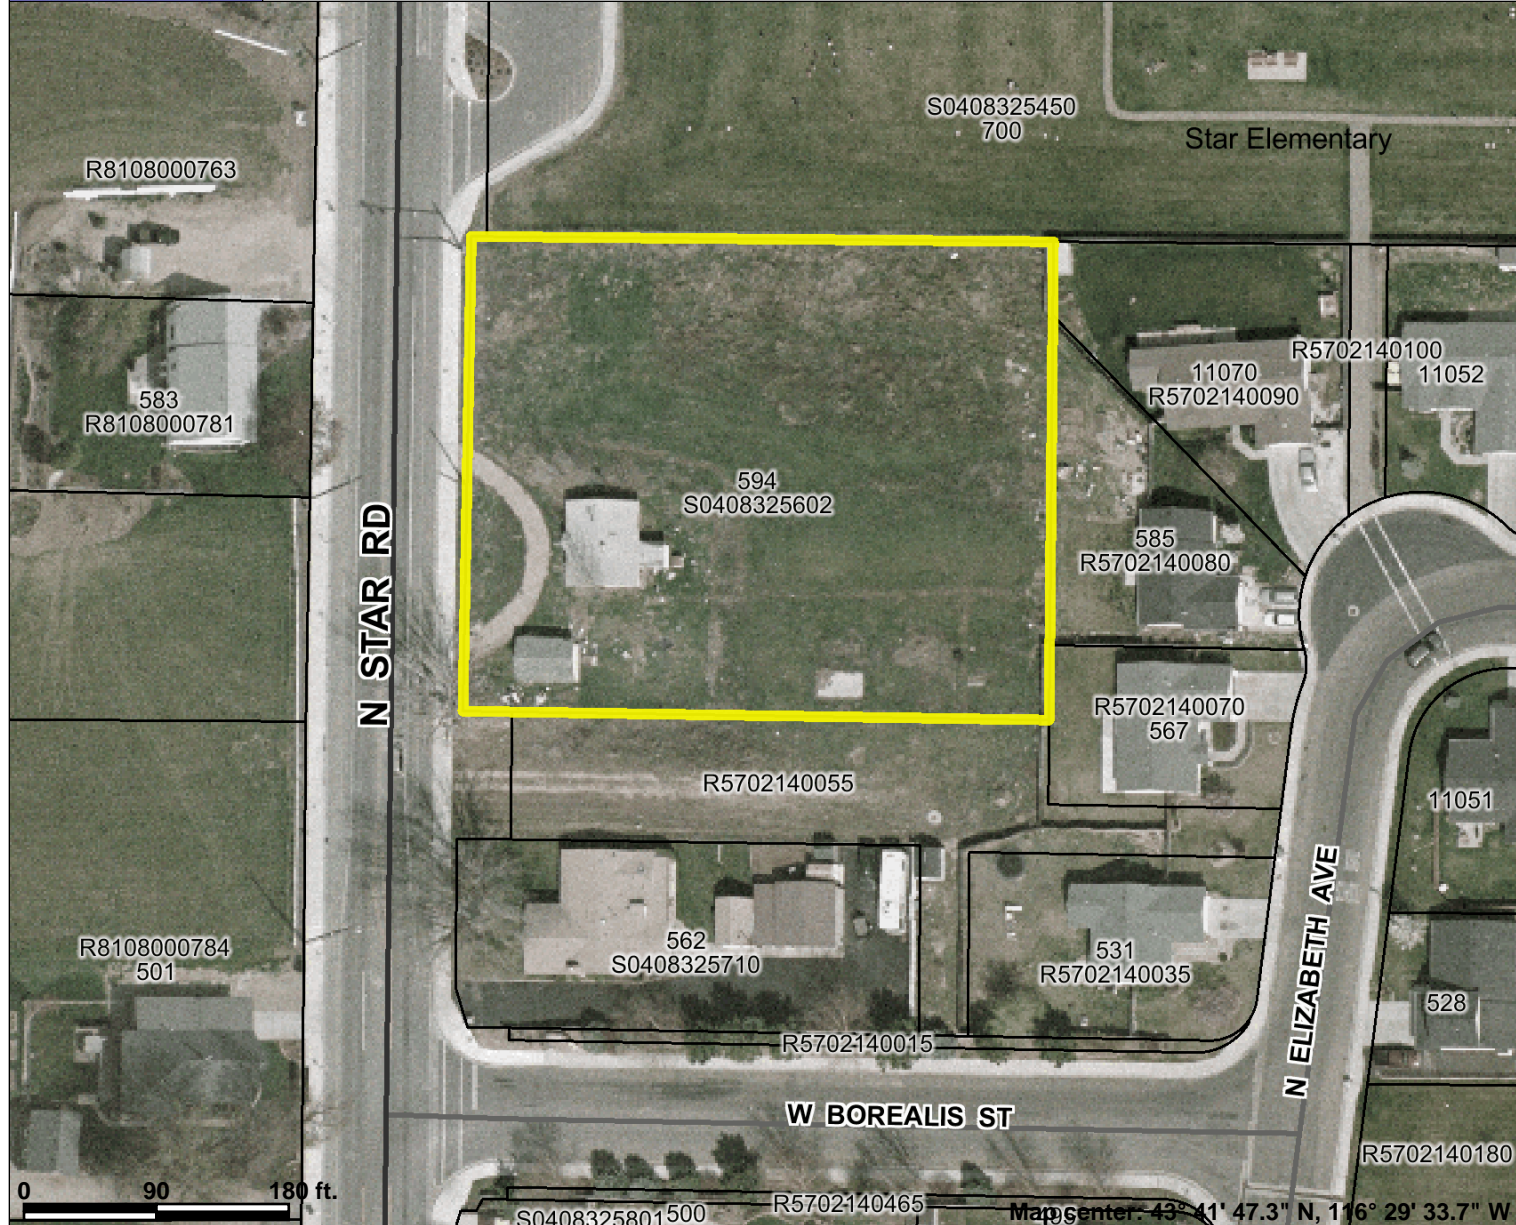

594 N. Star Road

Legend

- Major Streets**
 - MINOR ARTERIAL
 - MAJOR COLLECTOR
 - SECTION
 - PRINCIPAL ARTERIAL
 - INTERSTATE
 - Other
- Minor Streets**
 - LOCAL
 - PARKS
 - PRIVATE
 - RESIDENTIAL
 - Other
- Street Names (minor)**
- Addresses**
- Parcels**
 - Ada-OQ2007
- Schools**
- Parks**
- City Limits**
 - Kuna
 - Boise
 - Garden City
 - Eagle
 - Star
 - Meridian
 - Other

Map Center - 43° 41' 47.3" N, 116° 29' 33.7" W

Scale: 1:1,566

0 90 180 ft.

This map is a user generated static output from an Internet mapping site and is for general reference only. Data layers that appear on this map may or may not be accurate, current, or otherwise reliable. THIS MAP IS NOT TO BE USED FOR NAVIGATION.