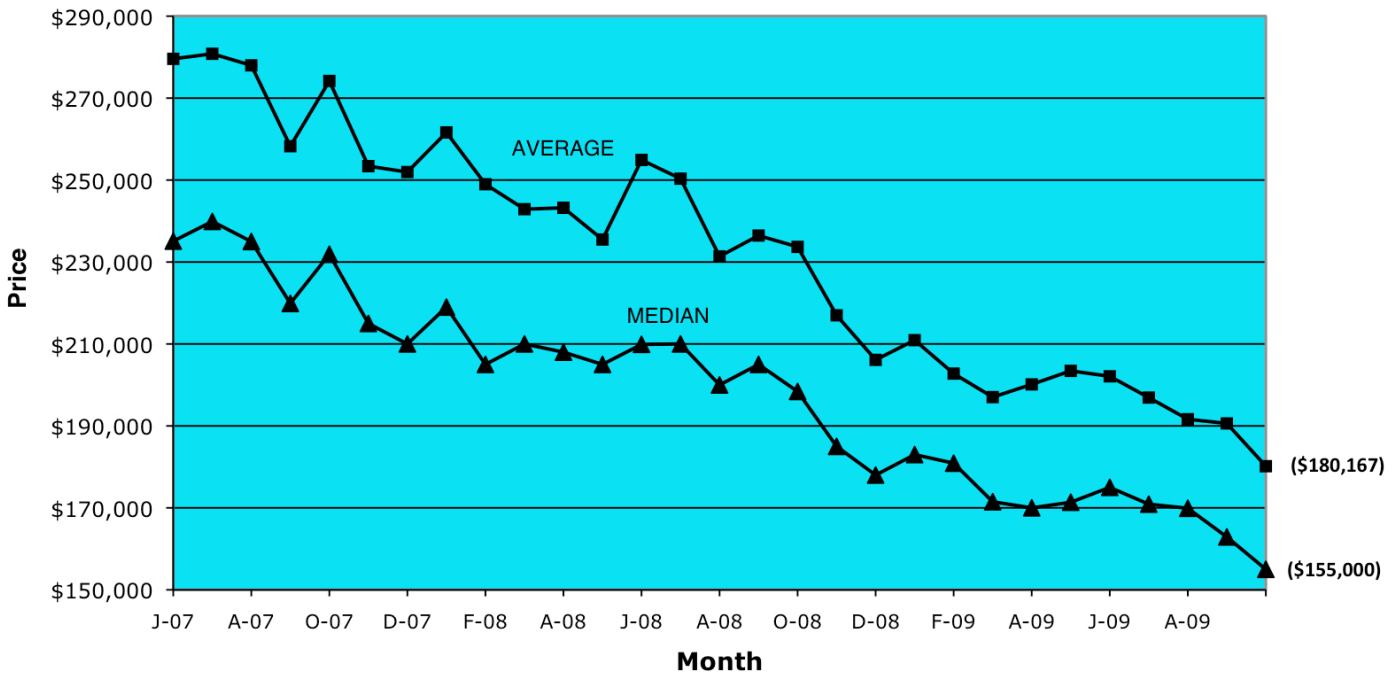

REAL ESTATE MARKET STATS - MEDIAN & AVERAGE SOLD PRICES
Idaho - Ada County - Single Family Homes
June 2007 - October 2009

Copyright © 2009 Susan Livingston -- 208-841-3338 -- susan@idrelo.com -- idrelo.com -- Smith & Coelho Real Estate
 All information provided herein was derived from the Intermountain MLS and is believed to be accurate and reliable,
 but cannot be warranted by Susan Livingston or Smith & Coelho.